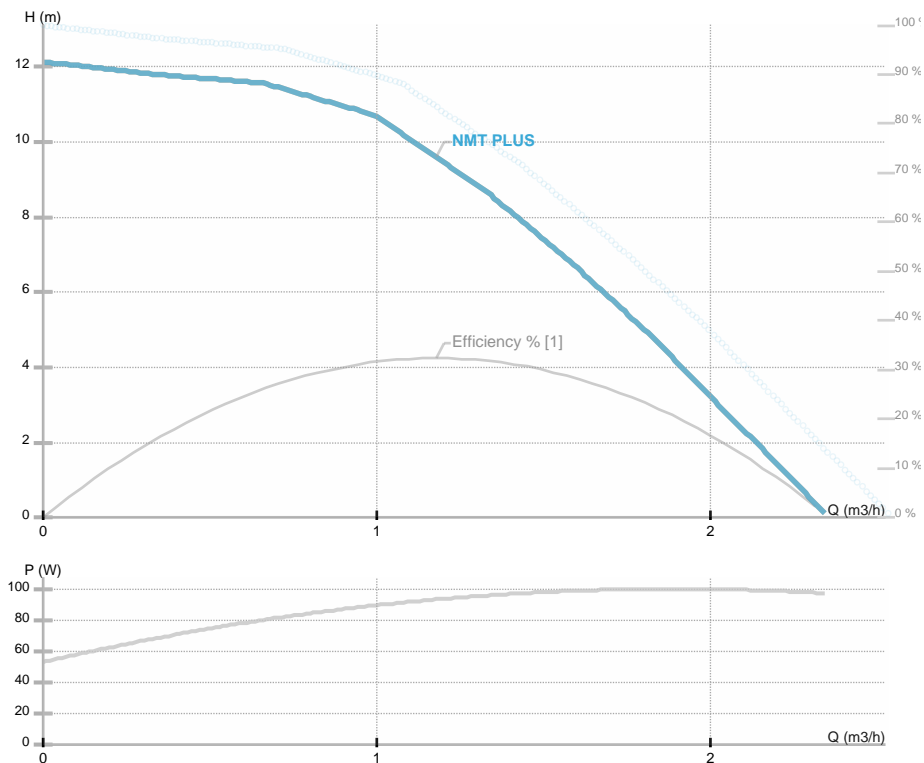

## NMT PLUS

979527308

NMT PLUS COMFORT / The high-efficiency HOME PRESSURE BOOSTER

### GENERAL

|             |                   |       |                   |
|-------------|-------------------|-------|-------------------|
| Part number | <b>979527308</b>  |       |                   |
| Part name   | <b>NMT PLUS</b>   |       |                   |
| Seal type   |                   |       |                   |
| Net weight  | <b>2.00 [kg]</b>  |       |                   |
| H max       | <b>14.0 [m]</b>   | H min | <b>0.0 [m]</b>    |
| Q max       | <b>2.0 [m3/h]</b> | Q min | <b>0.0 [m3/h]</b> |
|             | <b>[%]</b>        |       |                   |
| Noise       | <b>≤43 dB(A)</b>  |       |                   |