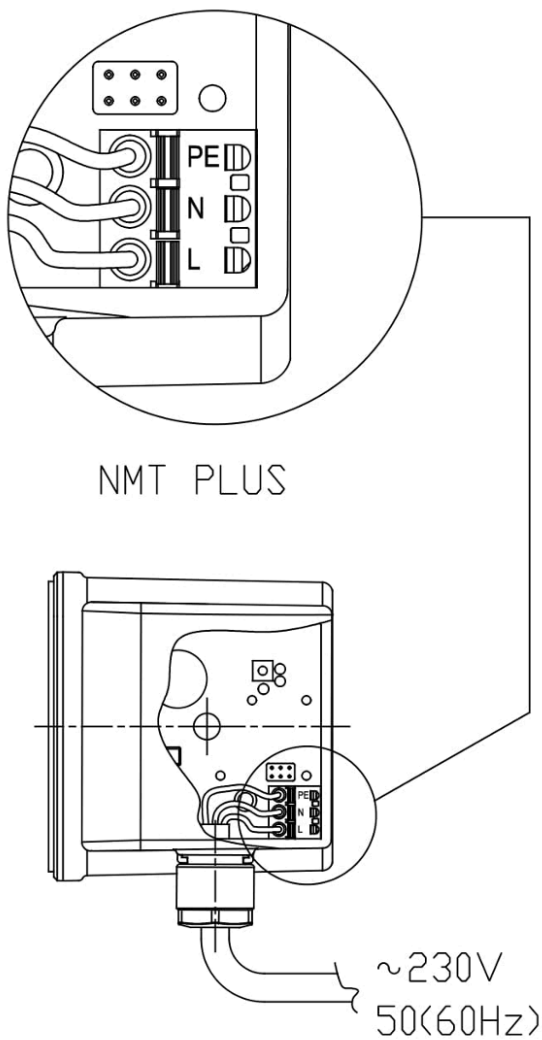

## NMT PLUS

979527308

NMT PLUS COMFORT / The high-efficiency HOME PRESSURE BOOSTER

Dimension drawing

L=130 DN=15 b1=79 b2=47,5 l=108 a=27 D2=1

## NMT PLUS

979527308

NMT PLUS COMFORT / The high-efficiency HOME PRESSURE BOOSTER

Electrical wiring