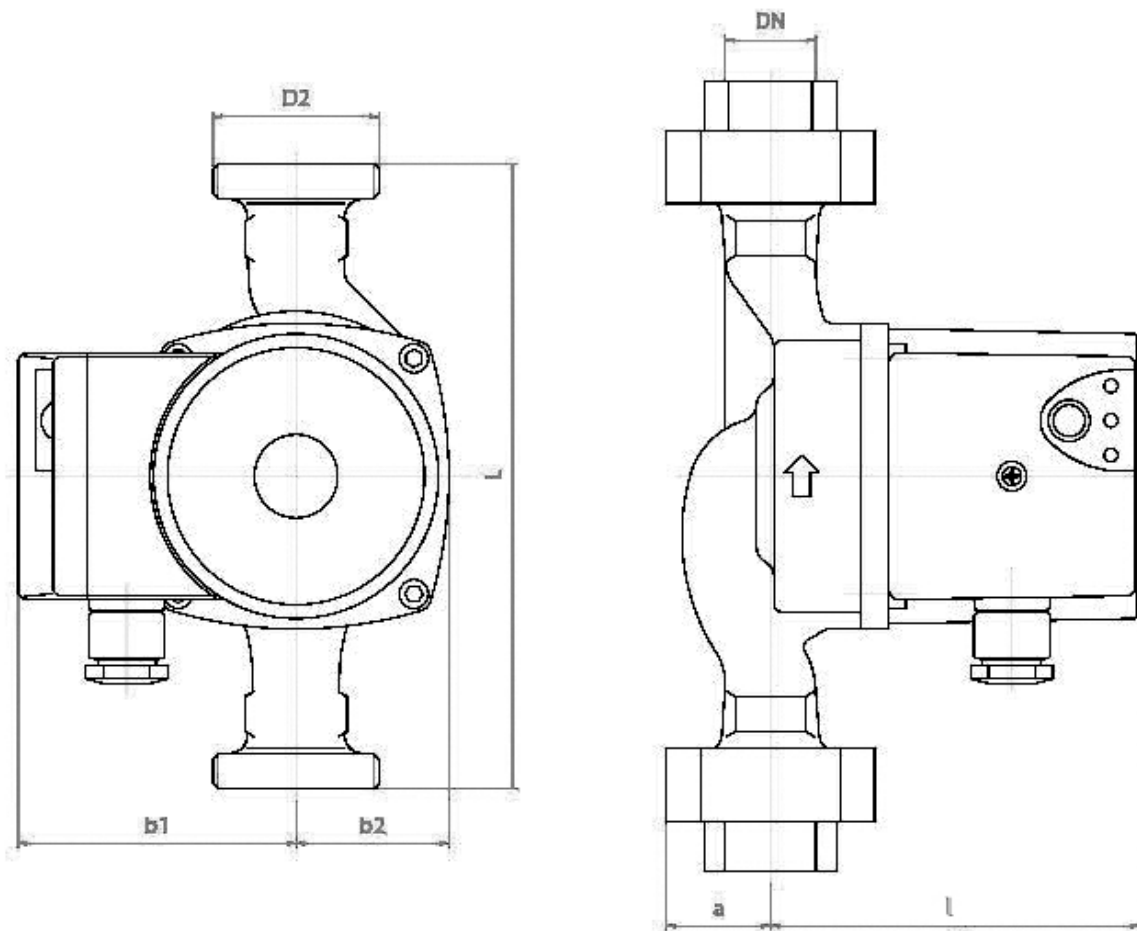

## NMT PLUS

979527308

NMT PLUS COMFORT / The high-efficiency HOME PRESSURE BOOSTER

Dimension drawing

L=130 DN=15 b1=79 b2=47,5 l=108 a=27 D2=1